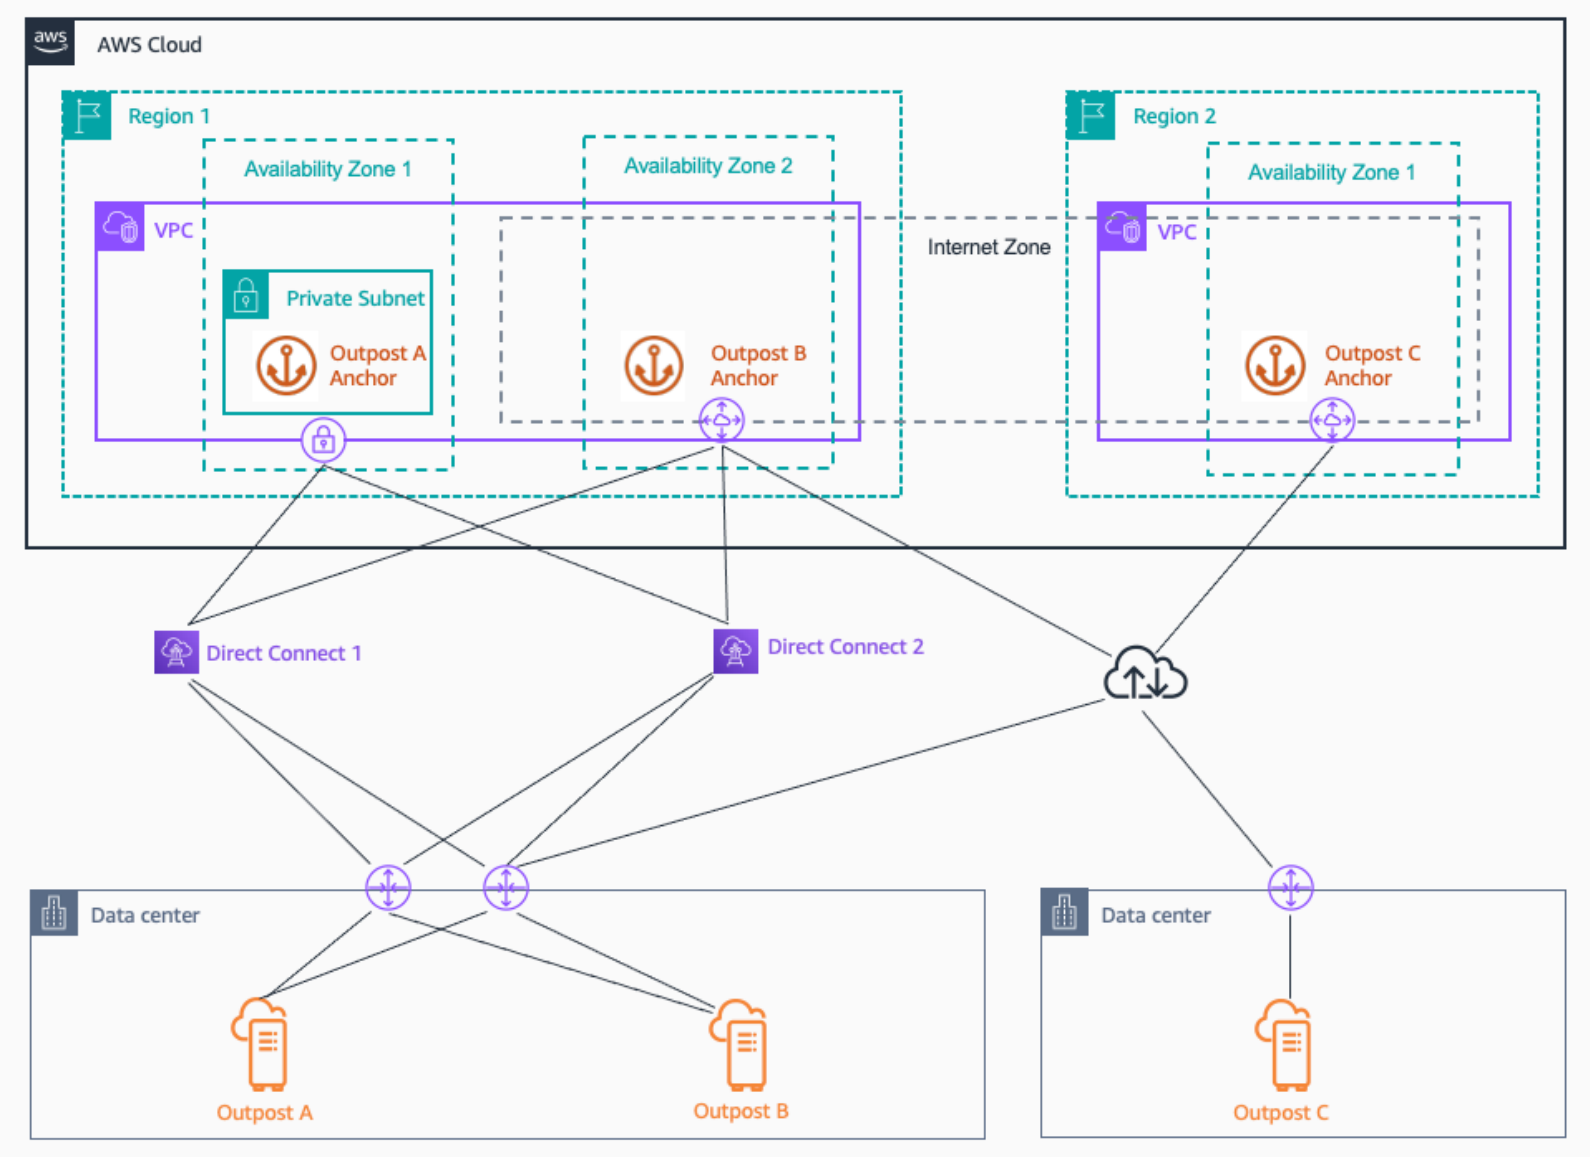

High availability anchor connectivity