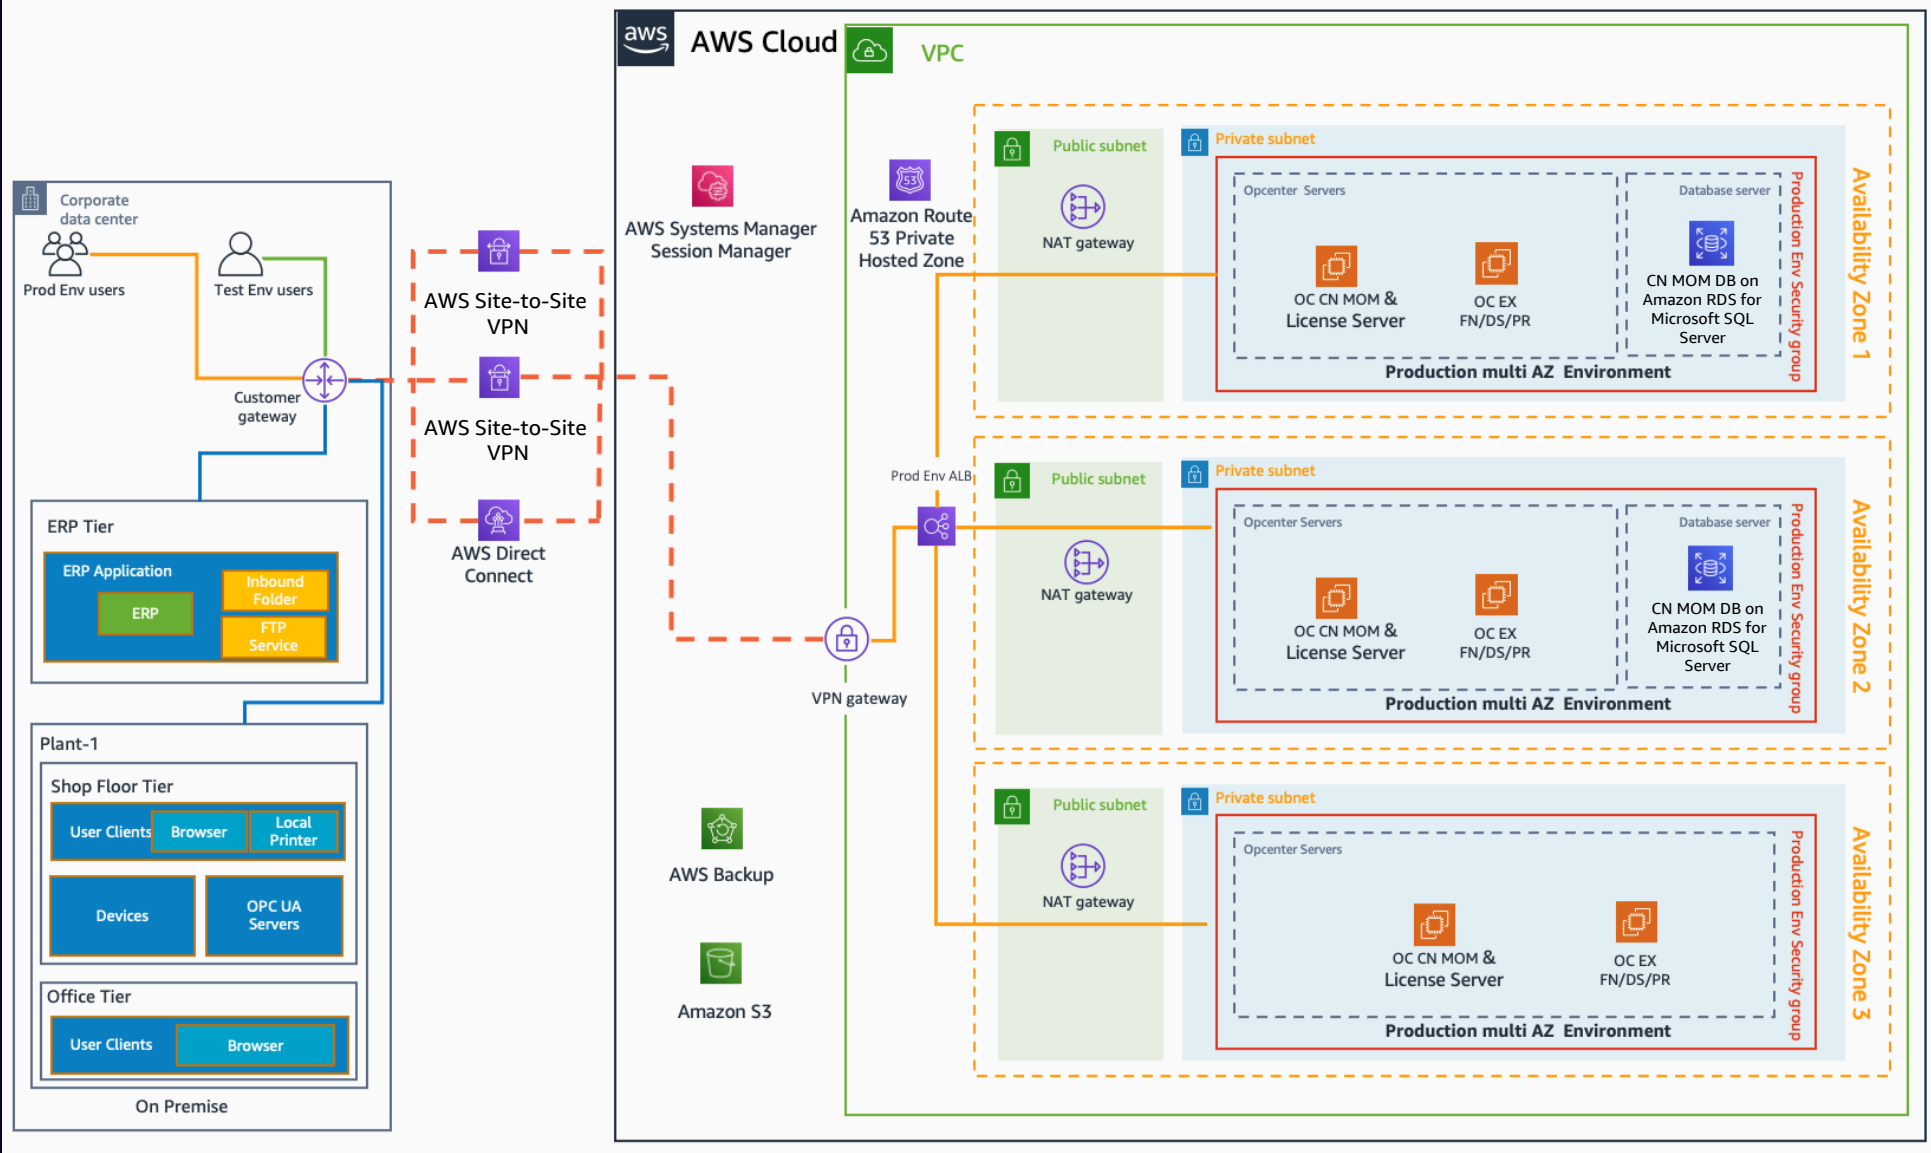

On premises

- Large-scale implementations
- Full scope
- Hardware requirements

On cloud

- Flexible sizing
- Modularity
- SaaS or self-managed

AWS Regions

On edge/ hybrid cloud

- Bringing AWS experience on premises

AWS Outposts

MES in the cloud delivers immediate benefits

Optimized TCO

Up to 50% reduction

Faster time to productive use

From months to days

Streamlined operations

Agile and secure

Data-driven innovations

Global transparency and actionable insights

MES in AWS Region: Example of Siemens Opcenter

Siemens Opcenter Execution foundation on AWS

Running MES in the cloud: Key points to consider

Latency sensitivity

Security & data residency

Two solutions, one experience
AWS Cloud or AWS Outposts

Siemens Opcenter on AWS Outposts: Discussion and demo

Console Home Info

Reset to default layout + Add widgets