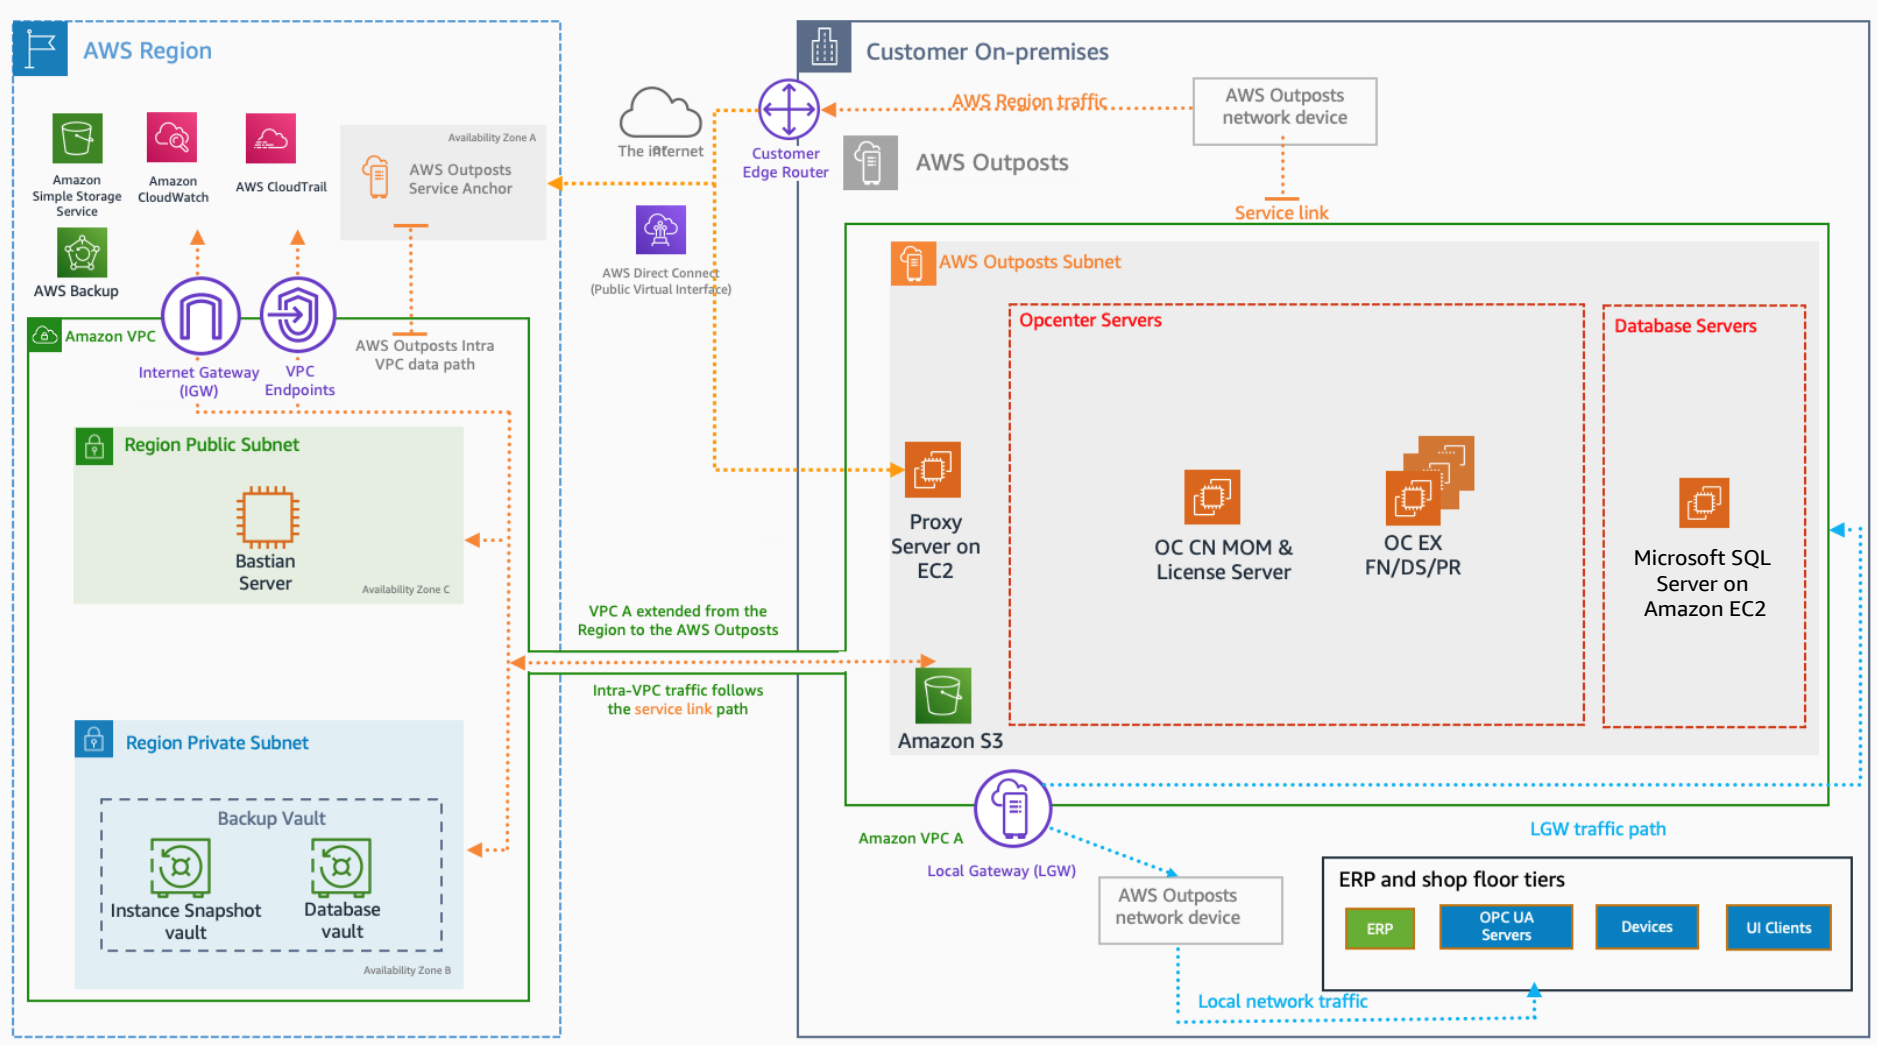

Siemens Opcenter Execution foundation on AWS Outposts